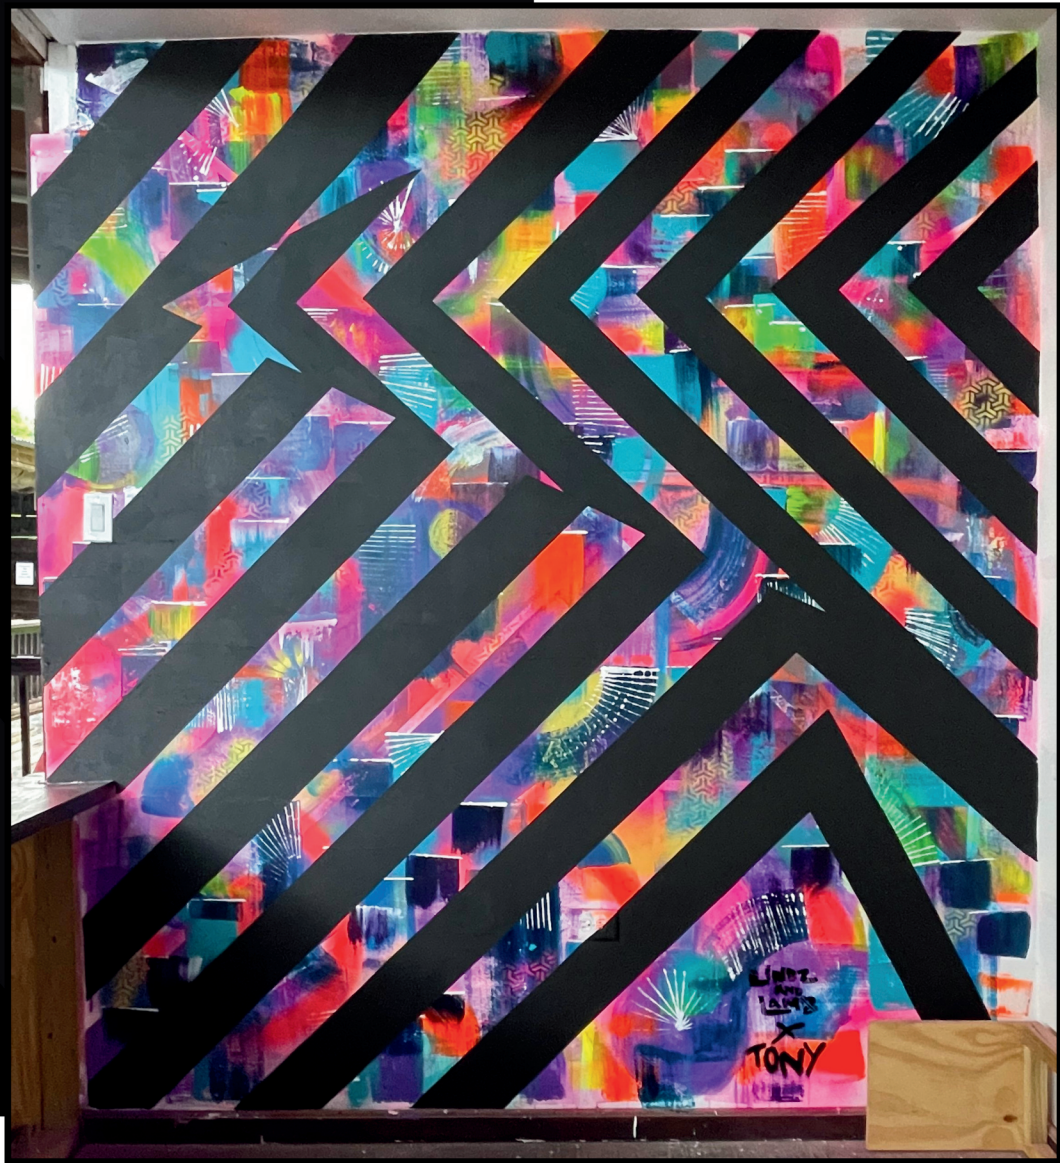

RECENT PROJECTS

Curecanti Spur
CSU Spur x Canvas Credit Union
DENVER WALLS - OCT 2023

LAMBSCAPE

Bronco's Country - Denver Broncos
EMPOWER FIELD AT MILE HIGH - SEPT 2023

LAMBSCAPE

Kaya - Drax Hall, Jamaica
Linda and Lamb x Tony - DEC 2023